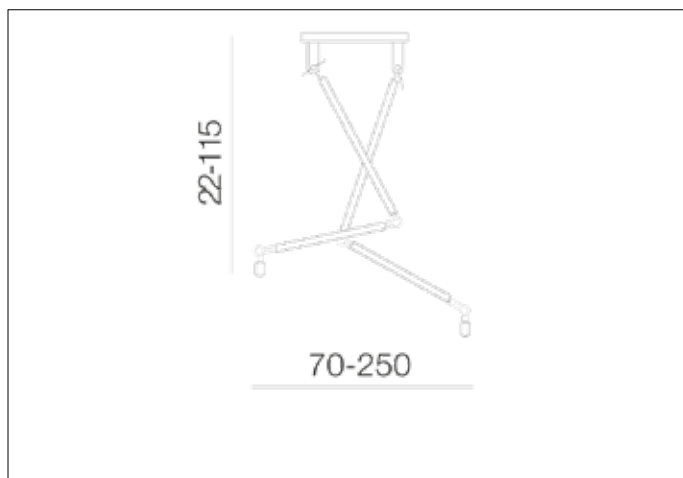

## Dimensions height / width / length [cm] Product Specifications

Product	22 ~ 115 x 70 ~ 250 x 10 ~ 240
Mounting inlet:	N/A x N/A x N/A
Ceiling base:	2,5 x 10 x 35
Shades	N/A x N/A x N/A

Line	DECORATIVE
Type	Pendant
Type of track	N/A
Colour	Black / Gold
Material	Aluminium
Light source	2
Type of socket	E27
Lumens	N/A
Kelvins	N/A
Beam angle	N/A
Dimmable	N/A
CCT	N/A
RGB	N/A
RA	N/A
App remote control	N/A
Remote control	N/A
Voltage	230V
Power	max LED 60W
Switch location	N/A
Protection class	IP20
Tilt	180°
Rotation	360°

## Shipping info height / width / length [cm]

BOX 1:	12 x 77,5 x 38
BOX 2:	N/A x N/A x N/A
BOX 3:	N/A x N/A x N/A
Net weight [kg]	4,6
Gross weight [kg]	5,1